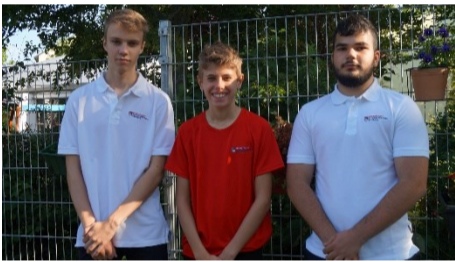

# strothoff international school uniform

white short sleeve polo

white long sleeve polo

DP short sleeve girl's blouse

DP long sleeve girl's blouse

DP short sleeve boy's shirt

DP long sleeve boy's shirt

PYP red zip hoody