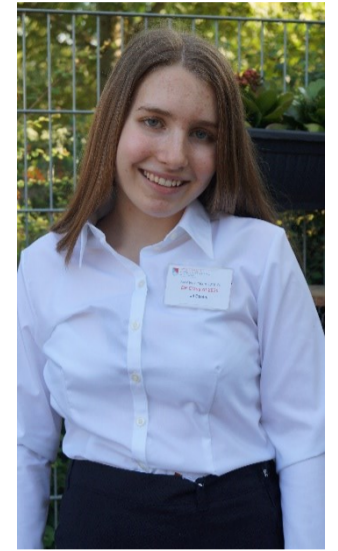

# strothoff international school uniform

white short sleeve polo

white long sleeve polo

DP short sleeve girl's blouse

DP long sleeve girl's blouse

DP short sleeve boy's shirt

DP long sleeve boy's shirt

PYP red zip hoody

MYP boy's blue zip hoody

MYP girl's blue zip hoody

girl's pleated skirt

Black shoes

Black or white socks

No white soles

Girl's skirt

Girl's skater skirt